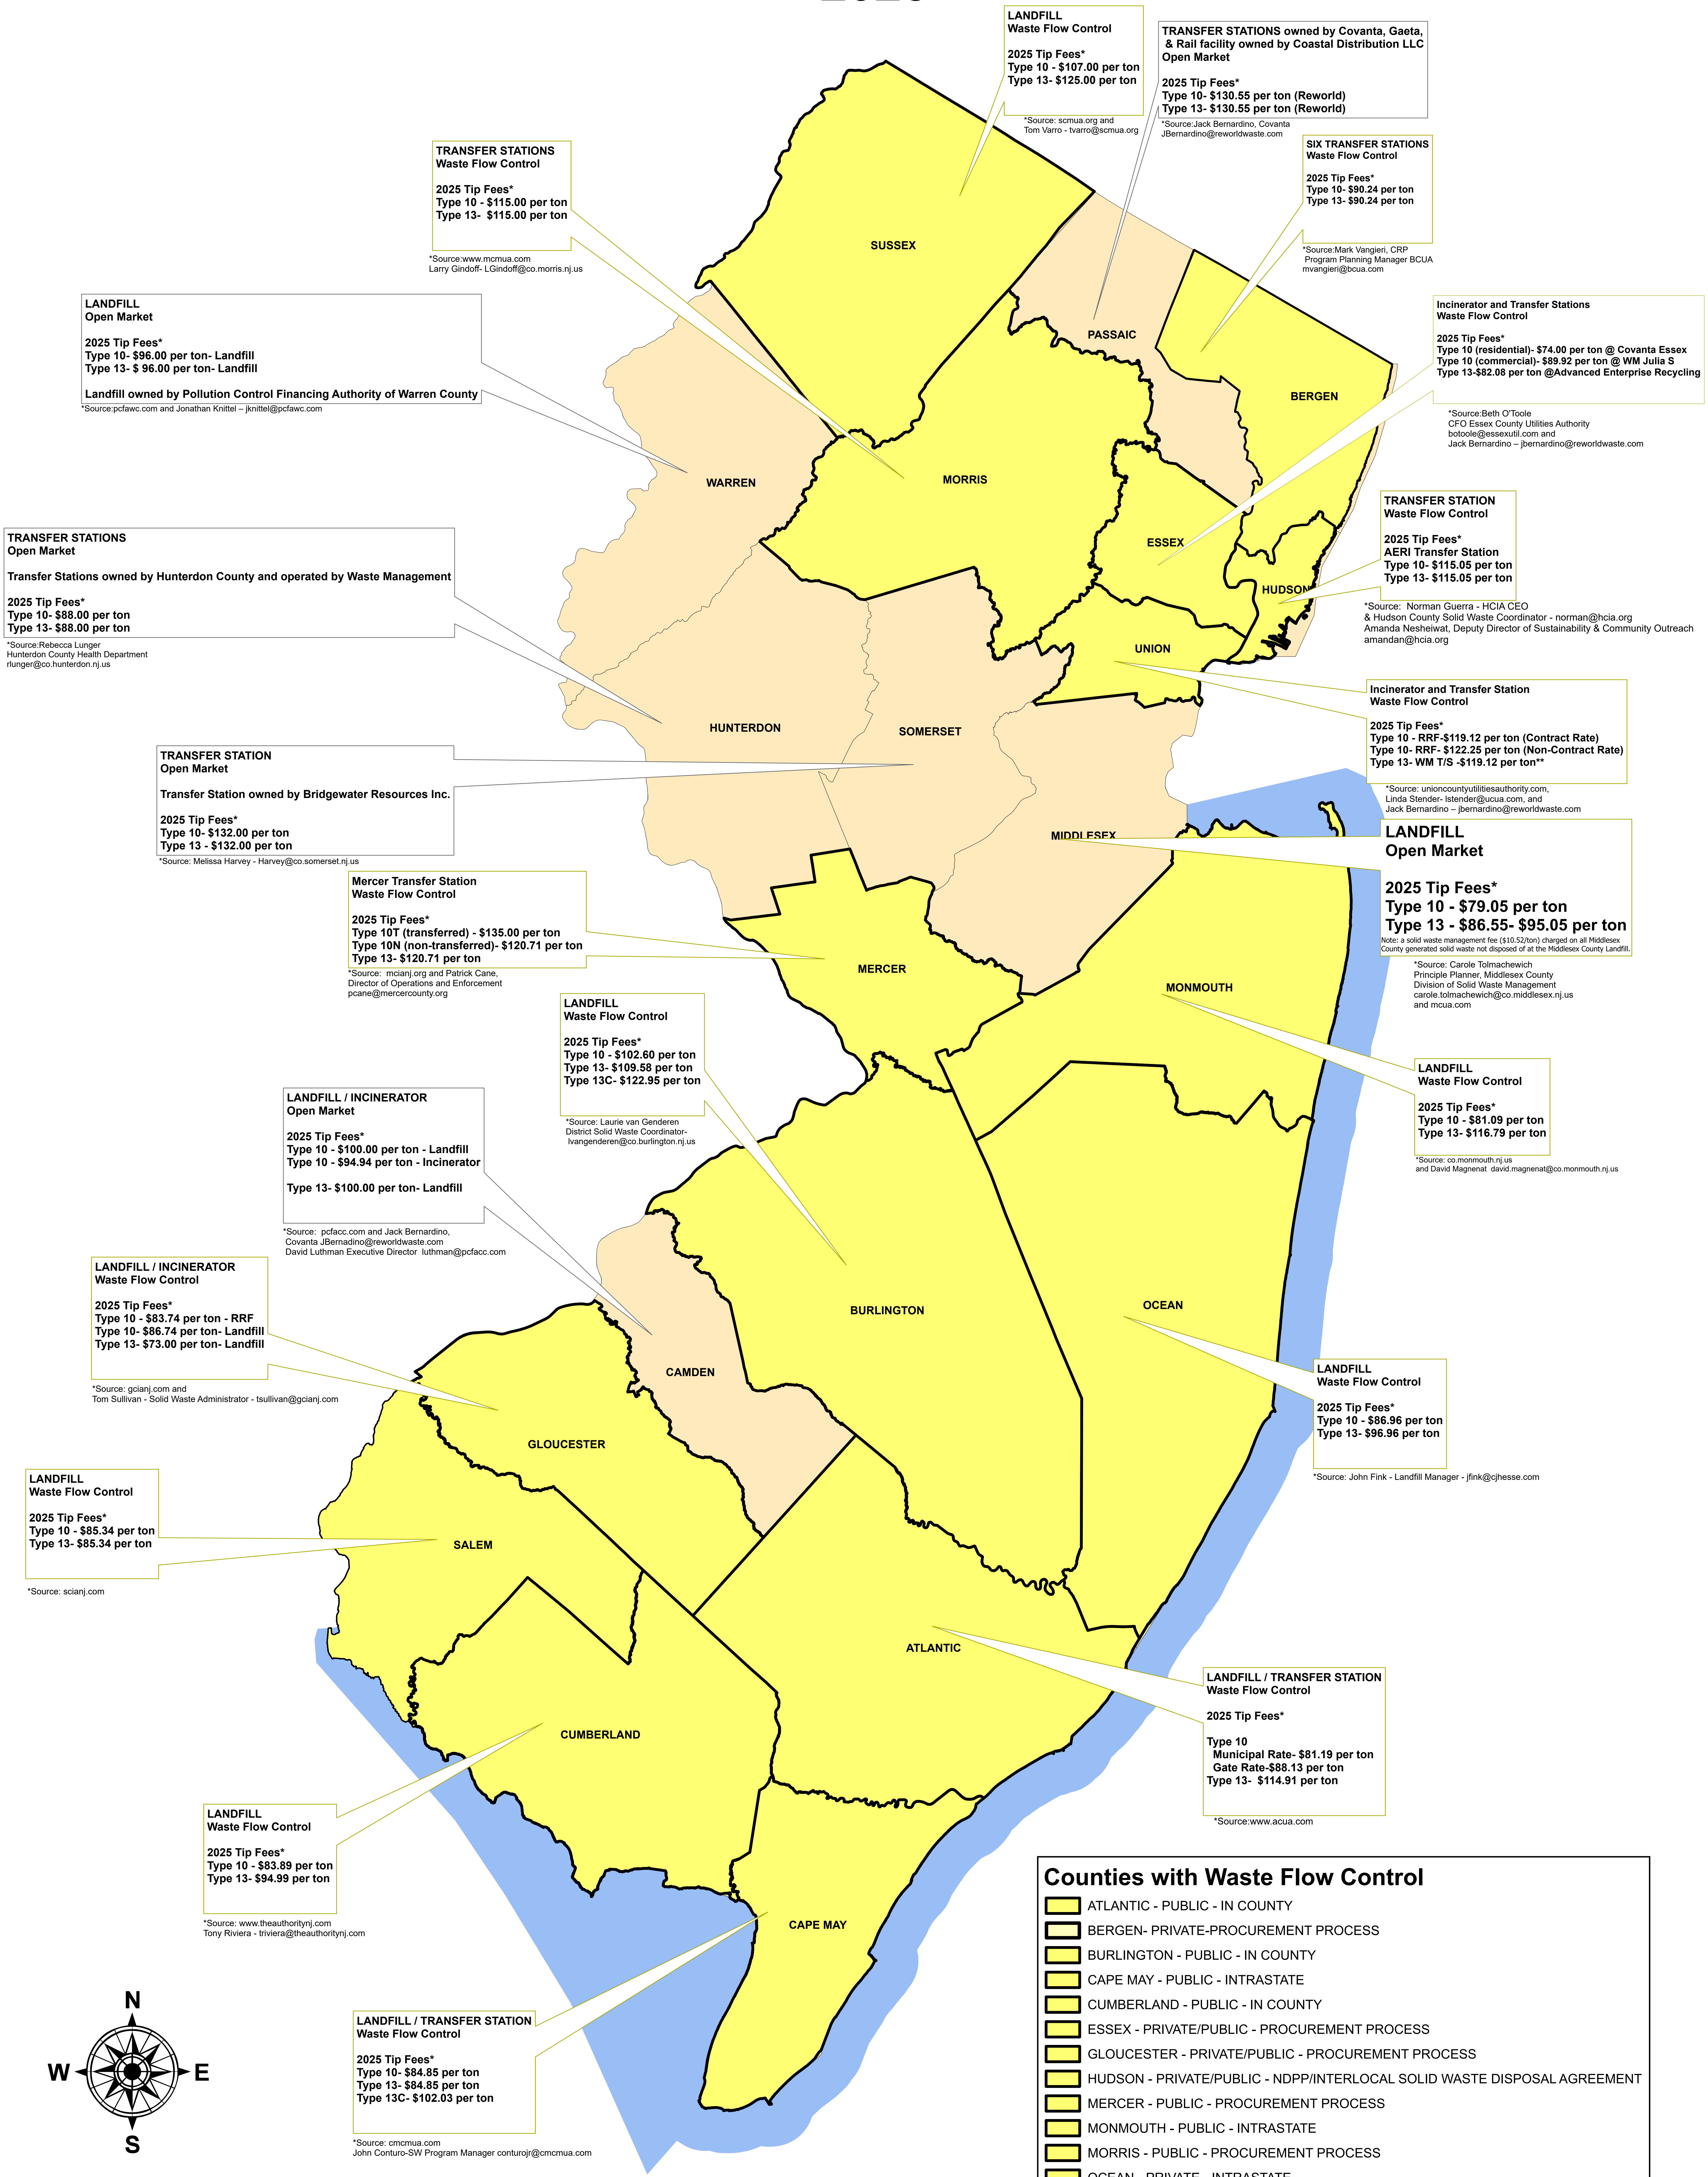

New Jersey Solid Waste Disposal Fees 2025

Counties with Waste Flow Control	
[Yellow Box]	ATLANTIC - PUBLIC - IN COUNTY
[Light Orange Box]	BERGEN- PRIVATE-PROCUREMENT PROCESS
[Light Yellow Box]	BURLINGTON - PUBLIC - IN COUNTY
[Light Yellow Box]	CAPE MAY - PUBLIC - INTRASTATE
[Light Yellow Box]	CUMBERLAND - PUBLIC - IN COUNTY
[Light Orange Box]	ESSEX - PRIVATE/PUBLIC - PROCUREMENT PROCESS
[Light Orange Box]	GLOUCESTER - PRIVATE/PUBLIC - PROCUREMENT PROCESS
[Light Orange Box]	HUDSON - PRIVATE/PUBLIC - NDPP/INTERLOCAL SOLID WASTE DISPOSAL AGREEMENT
[Light Yellow Box]	MERCER - PUBLIC - PROCUREMENT PROCESS
[Light Yellow Box]	MONMOUTH - PUBLIC - INTRASTATE
[Light Orange Box]	MORRIS - PUBLIC - PROCUREMENT PROCESS
[Light Orange Box]	OCEAN - PRIVATE - INTRASTATE
[Light Yellow Box]	SALEM - PUBLIC -IN COUNTY
[Light Yellow Box]	SUSSEX - PUBLIC - IN COUNTY
[Light Orange Box]	UNION -PUBLIC - PROCUREMENT PROCESS